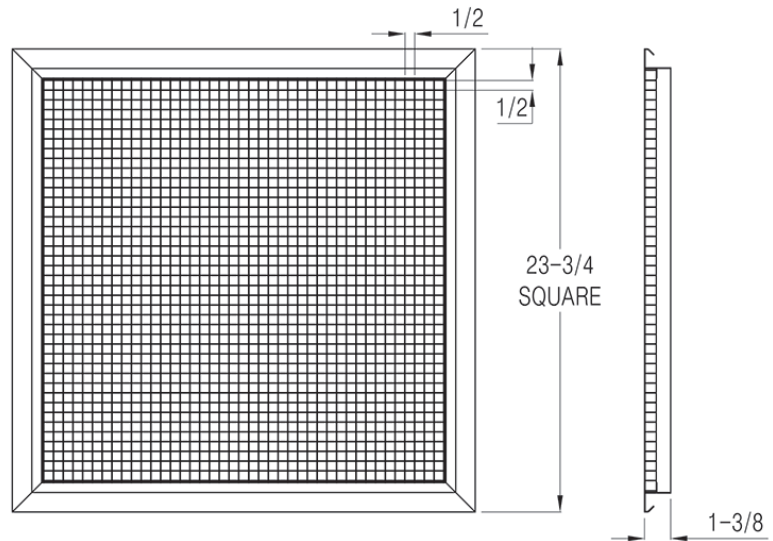

987 - T-Bar Aluminum Egg Crate Return Grille

- Aluminum construction
- Use for T-bar ceiling
- 1/2" grid core
- Overall size 23-3/4"X 23-3/4" (24"X 24" openings)
- White durable finish

Available Sizes (in inches)	
HEIGHT	
	24
12	●
24	●

987 – T-BAR ALUMINUM EGG CRATE RETURN GRILLE									
FACE VELOCITY		300	400	500	600	700	800	900	1000
24"x24" Ak 2.42	cfm	725	970	1210	1450	1695	1935	2180	2420
	-Ps	0.004	0.006	0.01	0.014	0.02	0.025	0.031	0.04