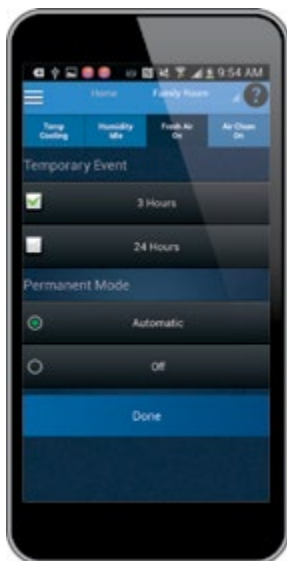

Fresh Air Ventilation

Fresh air ventilated from the outside is required in many new homes. That's why Aprilaire controls are designed to meet all ASHRAE 62.2–2010 requirements. Simply set the parameters and the control will ventilate the proper amount of air. Event-Based™ is also available for customers who want additional fresh air for circumstances such as cooking or parties.