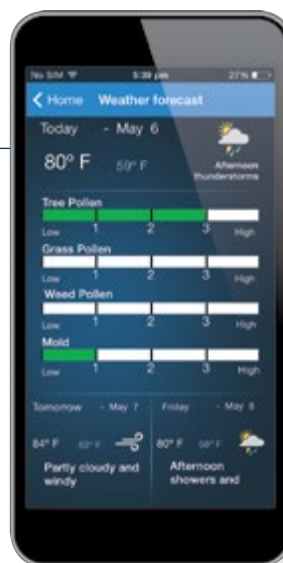

Easy-to-access navigation

The navigation bar showing all control options and status of equipment (on, off, idle) is visible from any screen. When first entering the app, the screen will always default to temperature.

Aprilaire 3-day weather forecast includes pollen and mold conditions to provide the information needed to determine when air cleaning is necessary.

Humidity

Too much or too little humidity can play a big role in your customers' comfort and health. Having the ability to verify and control humidity is required by many consumers.