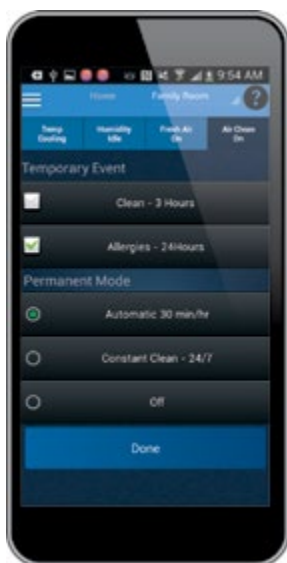

Air Purity, Humidity, Fresh Air Ventilation

Air Purity

The air customers breathe inside their homes can be the most polluted air they breathe all day. People who suffer from asthma and allergies will benefit from the ability to control air cleaning—especially with the unmatched simplicity of Aprilaire's exclusive Event-Based™ Air Cleaning feature.