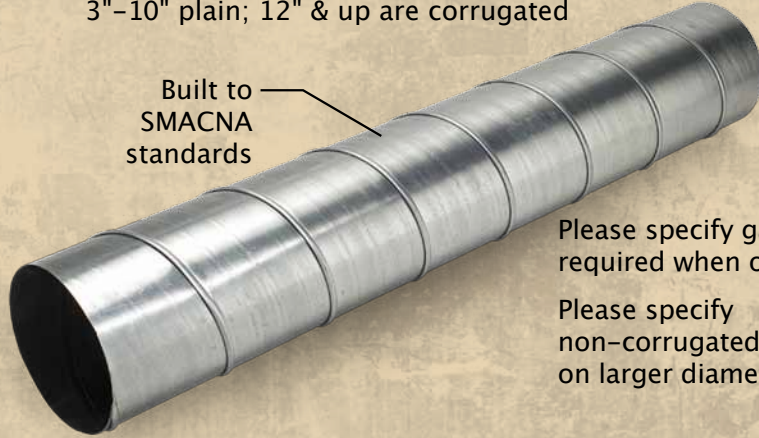

SPIRAL – PVC SPIRAL

Spiral product is offered in galvanized and PVC white coat. **GALV** **PVC WHITE**

22 24 26

8101 **GALV**

Spiral Pipe

Size Range:
3" – 10" Plain
12" – 32" Corrugated

10' lengths standard; 5' & 8' available upon request
3"–10" plain; 12" & up are corrugated

Built to
SMACNA
standards

Please specify gauge
required when ordering
Please specify
non-corrugated if desired
on larger diameters

9101 **PVC WHITE**

PVC Spiral Pipe

Size Range:
3" – 10" Plain
12" – 32" Corrugated