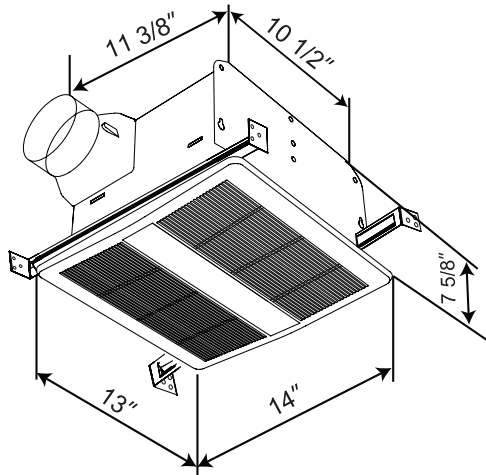

### Integrated Controls

Switch position							
Airflow (CFM)	80	90	110	120	90	110	140
Duct diameter (inches)	4"	4"	4"	4"	6"	6"	6"

1 & 2: Airflow • 3: Duct size

Factory setting is 110 CFM with 6" duct

Dimensions