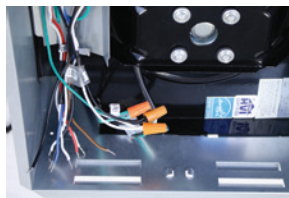

In-Room Wiring