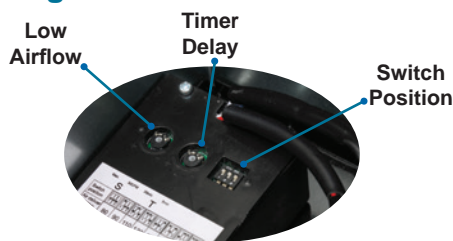

Integrated Controls

Switch position							
Airflow (CFM)	80	90	110	120	90	110	140
Duct diameter (inches)	4"	4"	4"	4"	6"	6"	6"

1 & 2: Airflow • 3: Duct size

Factory setting is 110 CFM with 6" duct